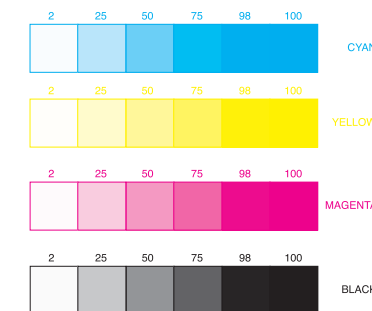

The Mid-York Press, Inc.

Note: PMS Spot colors on Matchprint proof may or may not be accurate to Pantone Matching System.

MY-3956 (4-3/8 x 1-3/4 x 6 w/15/16" Header)
Prints: 4 color process
and
Spot Aqueous
(void for glue only)