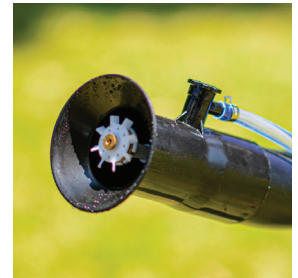

FOGGER

BLOWER

Throttle Control
Easily Start, Stop, and Control your spray patterns from this All-In-One throttle

Adjustable Grip
Choose your ideal throttle position for the ultimate user comfort & range of motion

Power Lock
Set your ideal spray speed, Lock It, and maintain a steady fogging coat

FEATURES

[COVER MORE AREA] With a relentless 36V/7.5Ah battery, achieve superior performance and cover 2 acres on a single charge!

[SPRAY FURTHER] With a reach up to 25ft, spray further than competing foggers around tall trees and buildings!

[2-IN-1 TOOL] Dual Purpose Backpack Fogger and Cordless Leaf Blower with 310 CFM Air Volume / 150 MPH Air Speed for year-round landscaping and pest control!

10x FASTER
Spray 2 acres on a single charge perfect for mosquitoes, ticks, flies, spider mites, and more

ULTRA LOW VOLUME
Achieve a droplet size from 50-100 microns for Ultra Low Volume ULV treatments

COMFORTABLE STRAPS
Adjustable backpack straps and cushion to distribute weight evenly to reduce operator fatigue