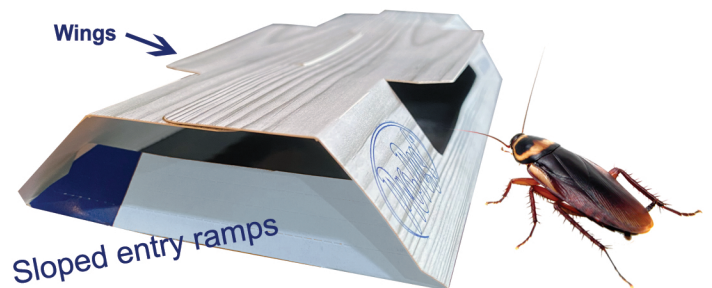

● AROMATIC FOOD ATTRACTANT

● DESIGNED TO CATCH & KEEP

Both ends of the trap have 45° sloped entry ramps. The forward momentum of the cockroach takes them over the slopes and onto the glue surface.

Wings over center window entries keep out dust and provide air flow through trap to disperse attractant.

● DISCREET

Light woodgrain finish blends in with any decor. No visible print on one side of trap for discreet insect capture. Slides easily under equipment, under & behind furniture, in cabinets, along baseboards, etc.

● EASY TO USE---

1. Peel off protective paper
2. Form trap by inserting tab "A" in slot "B"
3. Fold end flaps to form 45° slopes
4. Place trap where cockroaches are likely to hide
5. Dispose of traps when glue is filled with insects

TRAP SIZE: 8"L x 3-3/4"W x 3/4"H

INSTRUCTIONS ARE PRINTED ON THE TRAP IN BOTH ENGLISH AND SPANISH.

● USE WITH CONFIDENCE IN SENSITIVE ACCOUNTS:

Day Cares
Nursing Homes
Hospitals
Homes
Warehouses

Schools
Offices
Restaurants
Apartments