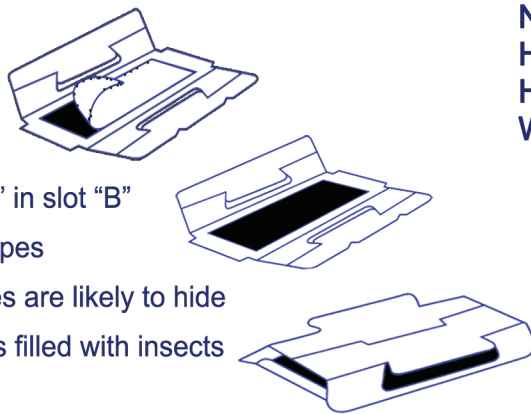

Ready To Use Cockroach & Crawling Insect Trap

New Look!!

WHY ARE PRO-PEST® READY TO USE INSECT TRAPS SO EFFECTIVE?

● BLACK INTERIOR

Printed black interior is designed to take advantage of the fact that cockroaches and other insects prefer dark places for harborage.

● AROMATIC FOOD ATTRACTANT

● DESIGNED TO CATCH & KEEP

Both ends of the trap have 45° sloped entry ramps. The forward momentum of the cockroach takes them over the slopes and onto the glue surface.

Wings over center window entries keep out dust and provide air flow through trap to disperse attractant.

● DISCREET

Light woodgrain finish blends in with any decor. No visible print on one side of trap for discreet insect capture. Slides easily under equipment, under & behind furniture, in cabinets, along baseboards, etc.

● EASY TO USE---

1. Peel off protective paper
2. Form trap by inserting tab "A" in slot "B"
3. Fold end flaps to form 45° slopes
4. Place trap where cockroaches are likely to hide
5. Dispose of traps when glue is filled with insects