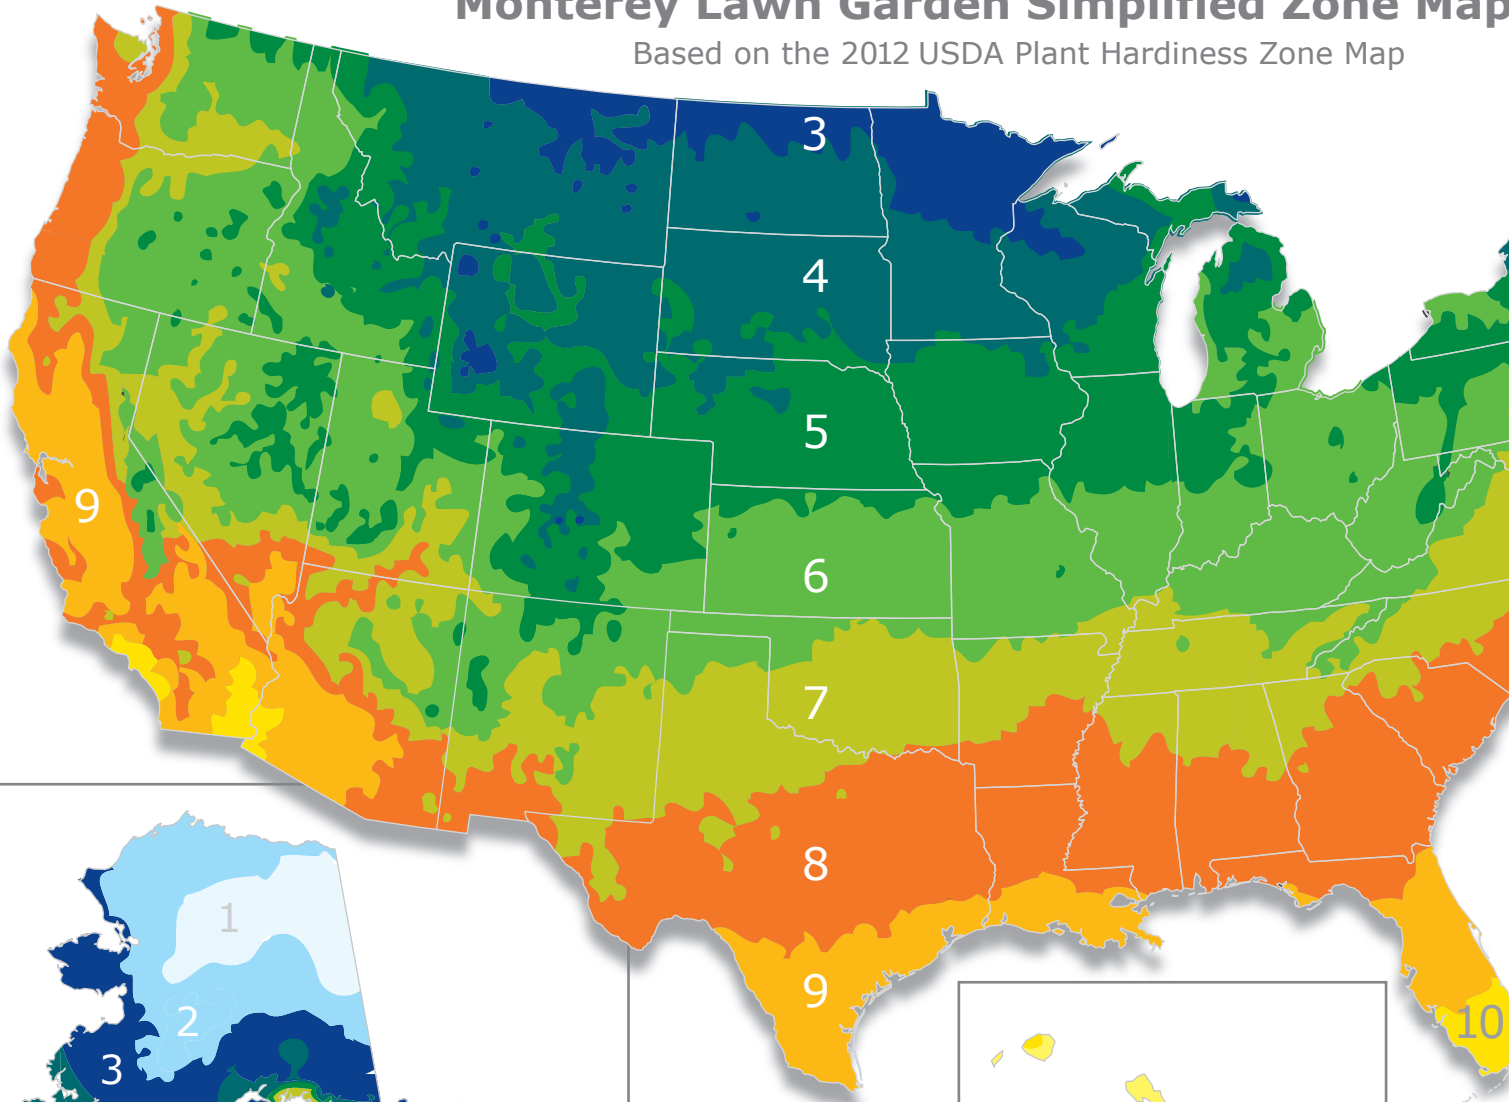

# Monterey Lawn Garden Simplified Zone Map

Based on the 2012 USDA Plant Hardiness Zone Map

Average Annual Extreme Minimum Temperature

Zones	F	C
1	-60°	-51°
2	-49°	-45°
3	-40°	-40°
4	-31°	-35°
5	-20°	-29°
6	-9°	-23°
7	1°	-17°
8	10°	-12°
9	19°	-7°
10	30°	-1°
11	39°	+4°

Use this map to determine which plants are most likely to thrive at your location. The map is based on the average annual minimum winter temperature, divided into 10° F zones.

Our map is simplified from the USDA map to make it easier to read and use. If you need more detailed information, click the link below for the interactive USDA map with detailed maps by state broken into 5° F increments.

[View USDA Interactive Map](#)

Alaska (zones 1-8)

Mainland (zones 3-10)

Hawaii (zones 10-11)