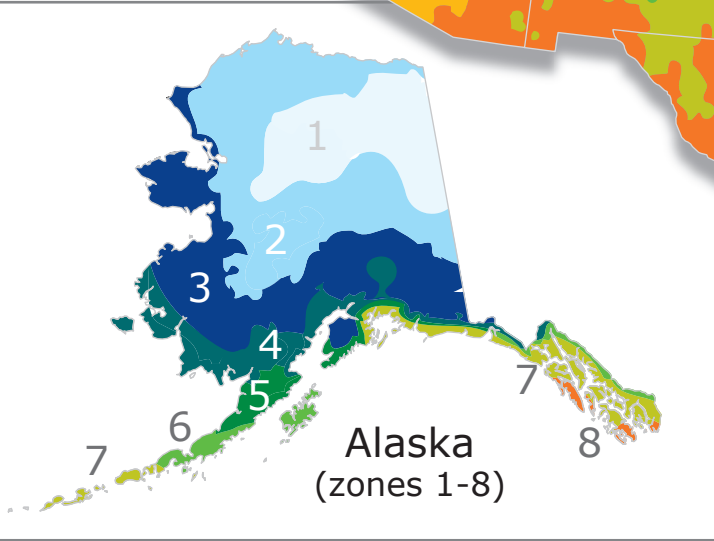

# Monterey Lawn Garden Simplified Zone Map

Based on the 2012 USDA Plant Hardiness Zone Map

Average Annual Extreme Minimum Temperature

Zones	F	C
1	-60°	-51°
2	-49°	-45°
3	-40°	-40°
4	-31°	-35°
5	-20°	-29°
6	-9°	-23°
7	1°	-17°
8	10°	-12°
9	19°	-7°
10	30°	-1°
11	39°	+4°

Use this map to determine which plants are most likely to thrive at your location. The map is based on the average annual minimum winter temperature, divided into 10° F zones.

Our map is simplified from the USDA map to make it easier to read and use. If you need more detailed information, click the link below for the interactive USDA map with detailed maps by state broken into 5° F increments.

[View USDA Interactive Map](#)

Alaska (zones 1-8)

Mainland (zones 3-10)

Hawaii (zones 10-11)