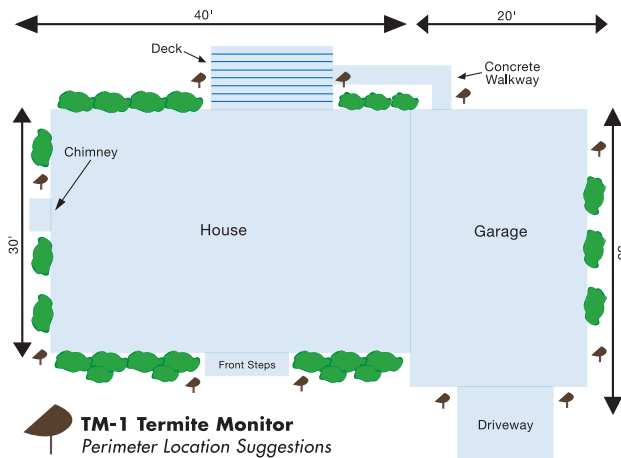

TYPICAL INSTALLATION

B&G Equipment Company

135 Region South Drive • Jackson, GA 30233 • 678-688-5601 • Toll Free 800-544-8811 • Fax 678-688-5633 • www.bgequip.com