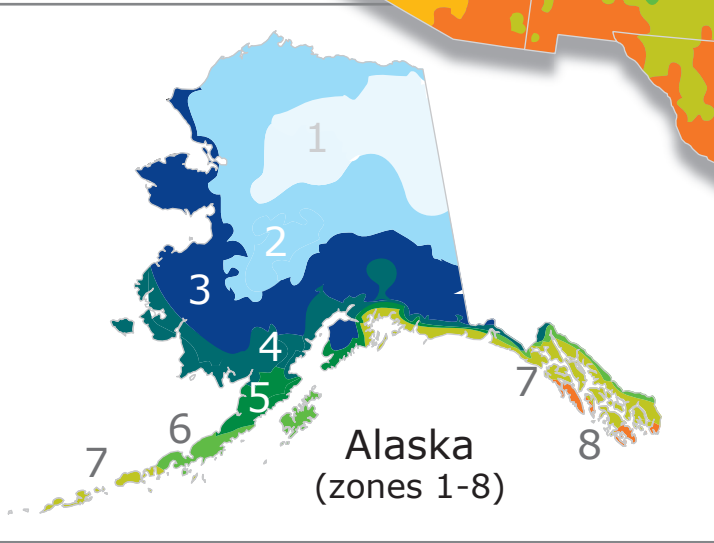

Monterey Lawn Garden Simplified Zone Map

Based on the 2012 USDA Plant Hardiness Zone Map

Average Annual Extreme Minimum Temperature

Zones	F	C
1	-60°	-51°
2	-49°	-45°
3	-40°	-40°
4	-31°	-35°
5	-20°	-29°
6	-9°	-23°
7	1°	-17°
8	10°	-12°
9	19°	-7°
10	30°	-1°
11	39°	+4°

Use this map to determine which plants are most likely to thrive at your location. The map is based on the average annual minimum winter temperature, divided into 10° F zones.

Our map is simplified from the USDA map to make it easier to read and use. If you need more detailed information, click the link below for the interactive USDA map with detailed maps by state broken into 5° F increments.

[View USDA Interactive Map](#)

Alaska (zones 1-8)

Mainland (zones 3-10)

Hawaii (zones 10-11)