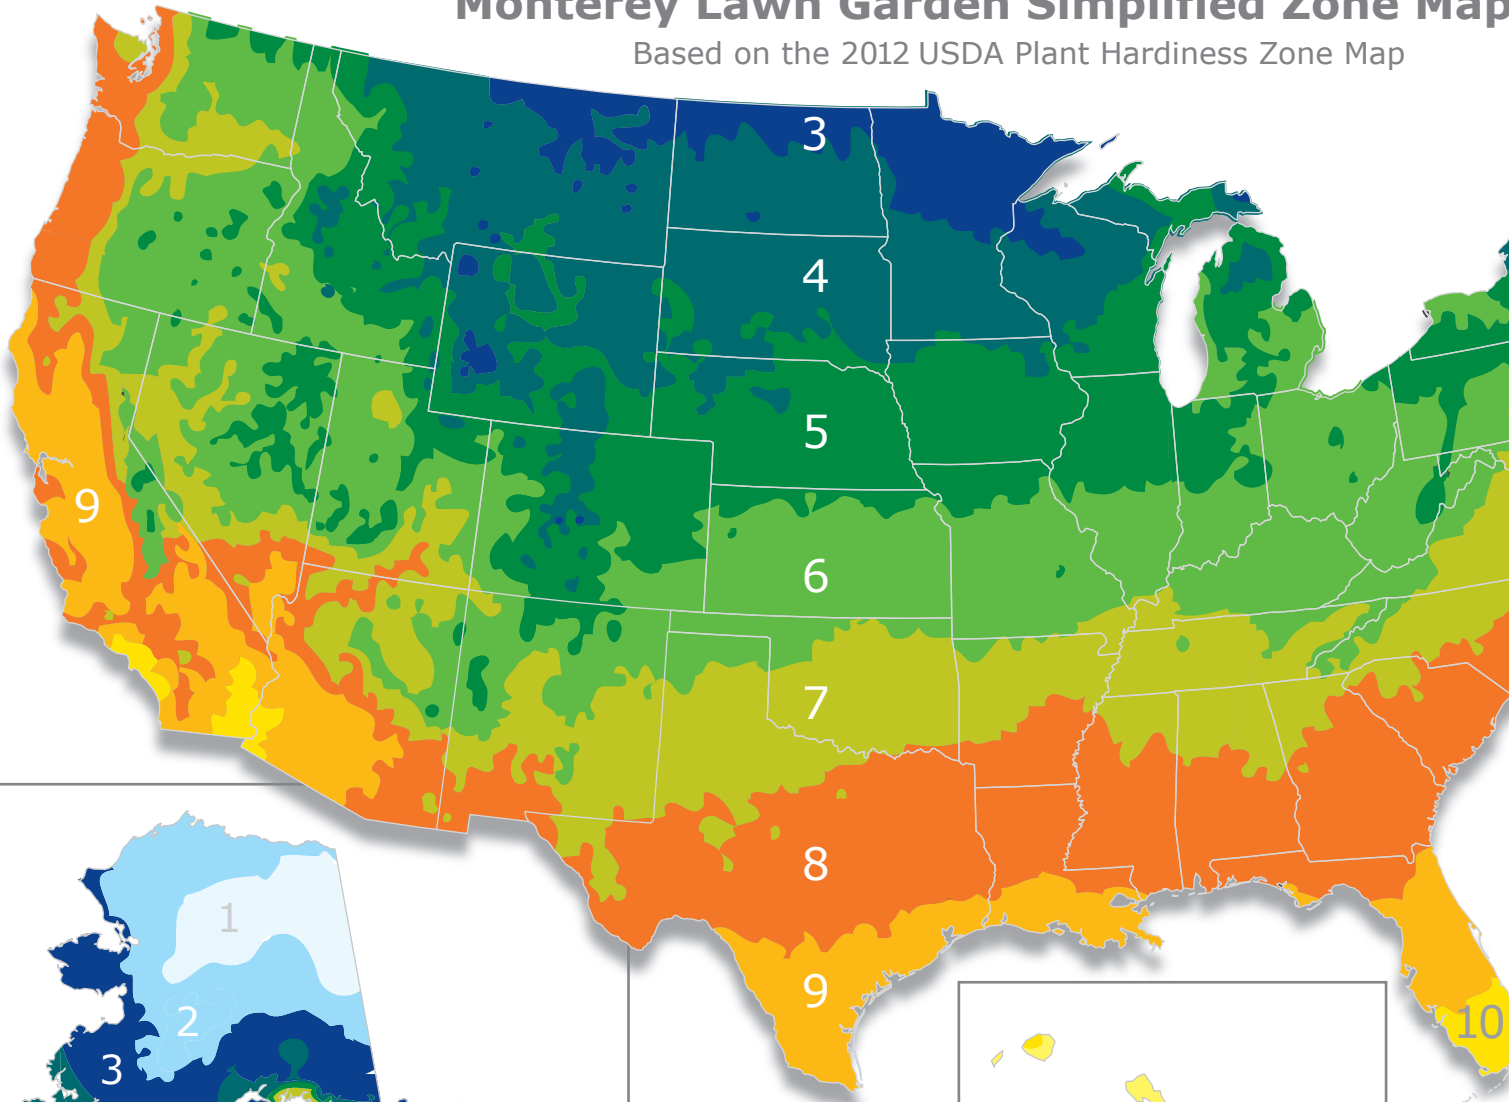

Monterey Lawn Garden Simplified Zone Map

Based on the 2012 USDA Plant Hardiness Zone Map

Average Annual Extreme Minimum Temperature

Zones	F	C
1	-60°	-51°
2	-49°	-45°
3	-40°	-40°
4	-31°	-35°
5	-20°	-29°
6	-9°	-23°
7	1°	-17°
8	10°	-12°
9	19°	-7°
10	30°	-1°
11	39°	+4°

Use this map to determine which plants are most likely to thrive at your location. The map is based on the average annual minimum winter temperature, divided into 10° F zones.

Our map is simplified from the USDA map to make it easier to read and use. If you need more detailed information, click the link below for the interactive USDA map with detailed maps by state broken into 5° F increments.

[View USDA Interactive Map](#)

Alaska (zones 1-8)

Mainland (zones 3-10)

Hawaii (zones 10-11)